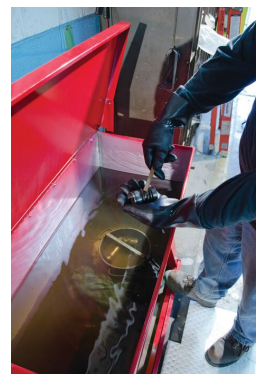

22 Gallon Rinse Tank, Floor-Standing, Foot-Operated Self-Close Cover, Drain Plug, Steel, Red - 27220

Product Images

Short Description

- Convenient standing or seating
- Self-close cover operated by foot treadle

Description

Self-close cover, operated by foot-treadle, allows a worker to open with both hands full. An adjustable-rate pneumatic cylinder prevents the cover from slamming shut when the treadle is released. Drain plug allows for easy solvent replacement.

Specifications

Model No	27220
UPC	697841010345
International Model No.	27220
Pallet Quantity	4
FM Approval	Yes
ADA Approval	Yes
Color	Red
Material Specifications	Steel
Dimensions, Exterior	12" H x 35.25" W x 16" D
	305mm H x 895mm W x 406mm D
Capacity	22 gallon
Liter Capacity	83
Net Weight, lbs	71.0
Net Weight, kg	32.2