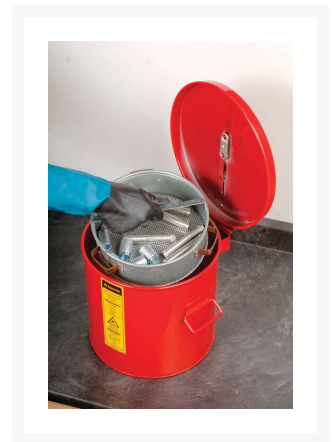

3.5 Gallon, Wash Tank With Basket for Small Parts Cleaning, Self-Close Cover with Fusible Link, Steel, Red - 27713

Product Images

Short Description

- Simplify small parts cleaning
- Portable
- Self-closing cover
- 24-gauge steel

Description

Wash Tanks are designed to simplify small parts cleaning. An integral parts basket facilitates washing quantities of small parts quickly. Both the can and basket are made of sturdy 24-gauge, lead-free coated steel. After cleaning, the basket is positioned at the top of the tank to allow solvent to drain. Cover is equipped with a self-closing mechanism and fusible link which melts at 165°F (74°C) to close the cover in case of fire.

Specifications

Model No	27713
UPC	697841010727
International Model No.	27713
FM Approval	Yes
TUV Approval	Yes
Color	Red
Material Specifications	Steel
Dimensions, Exterior	13" H x 13.75" Outer Dia. 330mm H x 349mm Outer Dia.
Capacity	3.5 gallon
Liter Capacity	13
Net Weight, lbs	9.3
Net Weight, kg	4.2