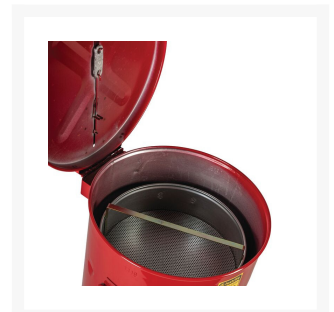

3.5 Gallon, Wash Tank With Basket for Small Parts Cleaning, Self-Close Cover with Fusible Link, Steel, Red - 27713

Product Images

Short Description

- Simplify small parts cleaning
- Portable
- Self-closing cover
- 24-gauge steel

Description

Wash Tanks are designed to simplify small parts cleaning. An integral parts basket facilitates washing quantities of small parts quickly. Both the can and basket are made of sturdy 24-gauge, lead-free coated steel. After cleaning, the basket is positioned at the top of the tank to allow solvent to drain. Cover is equipped with a self-closing mechanism and fusible link which melts at 165°F (74°C) to close the cover in case of fire.

Specifications

Model No	27713
UPC	697841010727
International Model No.	27713
FM Approval	Yes
TUV Approval	Yes
Color	Red
Material Specifications	Steel
Dimensions, Exterior	13" H x 13.75" Outer Dia. 330mm H x 349mm Outer Dia.
Capacity	3.5 gallon
Liter Capacity	13
Net Weight, lbs	9.3
Net Weight, kg	4.2