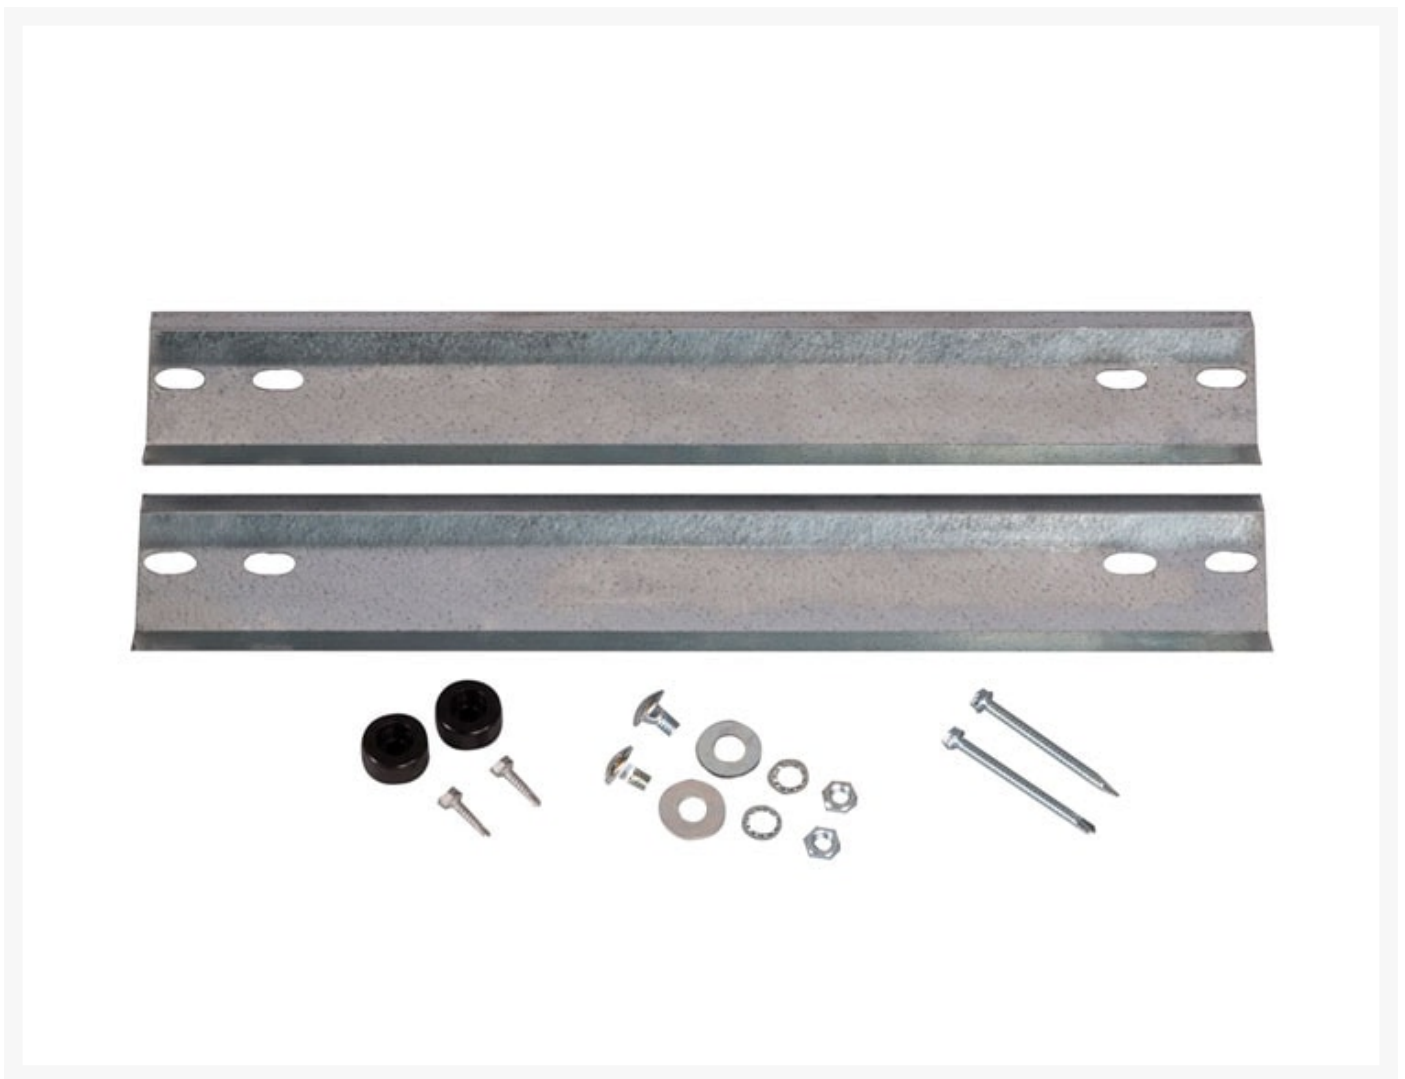

# Wall Mount Kit for 4 Gallon Safety Cabinets with Manual Close Doors - 25951

## Product Images

---

## Short Description

---

- Mount your cabinet to the wall
- For 4 gallon safety cabinets

## Specifications

---

Model No	25951
UPC	697841008496
International Model No.	25951
	457mm W x 51mm D
Net Weight, lbs	3.3
Net Weight, kg	1.5