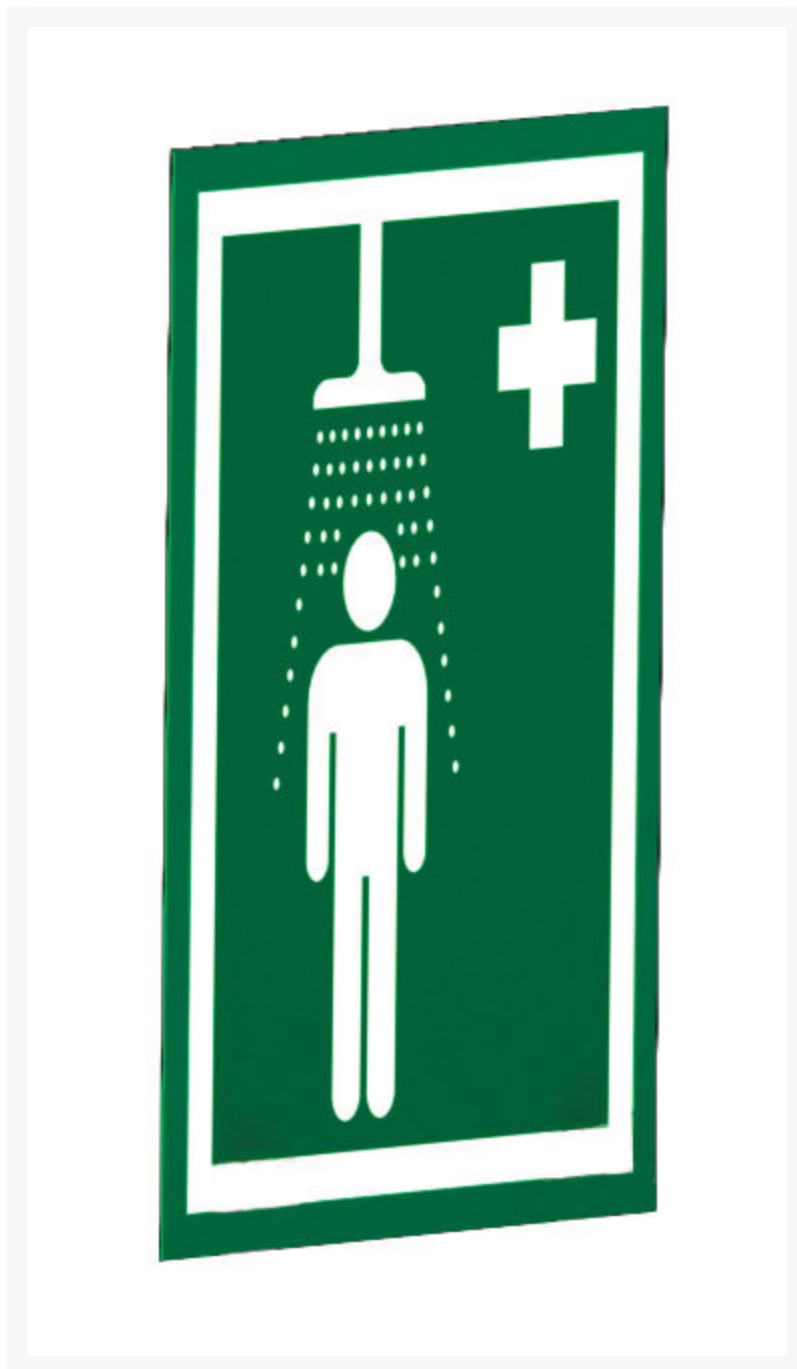

Universal Safety Shower Sign for Wall Mounting - S-BRAC-SIGN-WAL

Product Images

Short Description

HUGHES

Justrite Safety Group

- Durable PVC construction
- Designed to meet international standard BS EN ISO 7010

Description

Universal pictogram safety shower sign for wall mounting. Designed to meet international standard BS EN ISO 7010, these durable PVC signs are white on a green background.

Specifications

Model No	S-BRAC-SIGN-WAL
UPC	805042001035
Net Weight, lbs	1
Net Weight, kg	0.5
Dimensions, Exterior	12" H x 10" W
	305mm H x 254mm W
Material Specifications	PVC